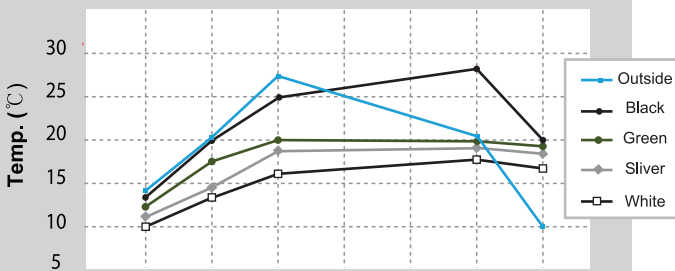

# WhiteDrip®

**White colored drip tape with double layer**

**Main Features**

- Greatly reduced heat absorption
- Reduced product melting by sunlight
- Design for use in high temperatures
- Reduce temperature rise in contents
- Reduced contraction and expansion

WhiteDrip®

**Application**

– Available for emitter type of drip irrigation tape (GreenDrip, GoldenDrip)

**Standard Specifications**

Products		Wall thickness (mm)	Inside Dia (mm)	Spacing (cm)	Working pressure (bar)	Emitter Flow Rate (LPH)	Roll length (m)	
Name	Mil							
WhiteDrip®	#8	0.20	16	20, 30	1.0	1.30	1,000	
	#10	0.25						
	#12	0.30						1.45
	#15	0.38						
	#25	0.63				3.30		600

**Temperature by color**

**UV Transmittance amount**